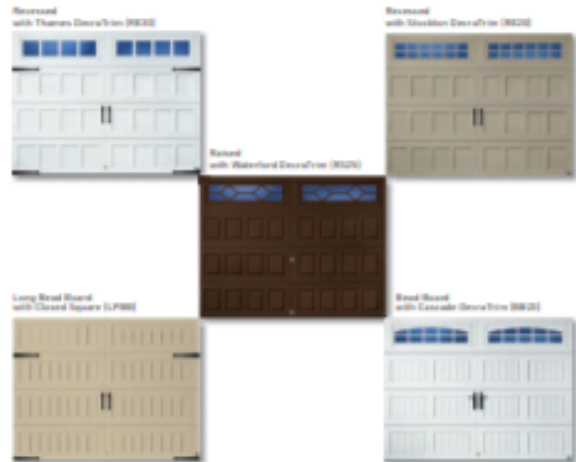

Beauty that's more than skin deep. With the Amarr Hillcrest collection, you get more than a custom carriage house look with a wide range of colors, decorative hardware and window styles. You get exceptional style and durability with conventional hardware at a competitive price.

The Amarr Hillcrest collection. Value is a beautiful thing.