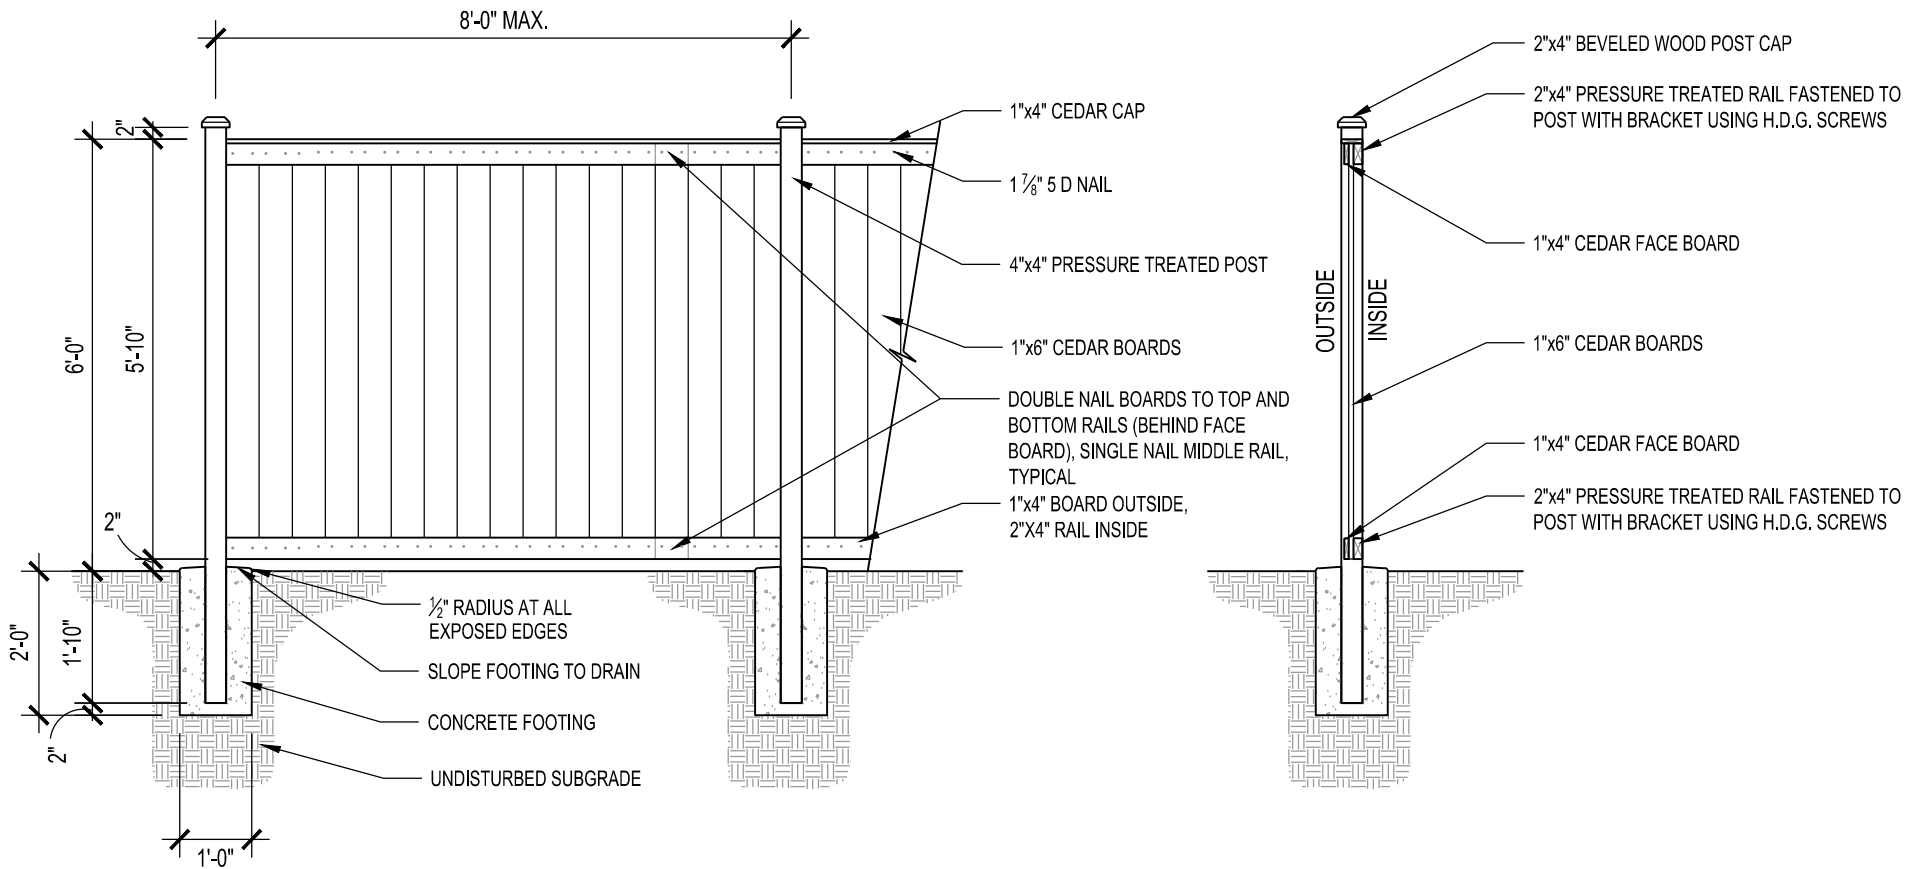

FRONT VIEW

SECTION

NOTE:

1. ALL FASTENERS AND HARDWARE TO BE HOT DIPPED GALVANIZED.
2. ATTACH BOTTOM AND TOP RAILS TO POSTS USING HOT DIPPED GALVANIZED SIMPSON STRONG TIE BRACKETS.

The approved fence for Reed's will now be Option 1B (from the Updated Design Guidelines) with one approved stain color being Sherwin Williams – Semi Transparent – Woodridge (SW 3504).

1B

CEDAR PRIVACY FENCE, OPTION 1B

SCALE: 1" = 3/8"